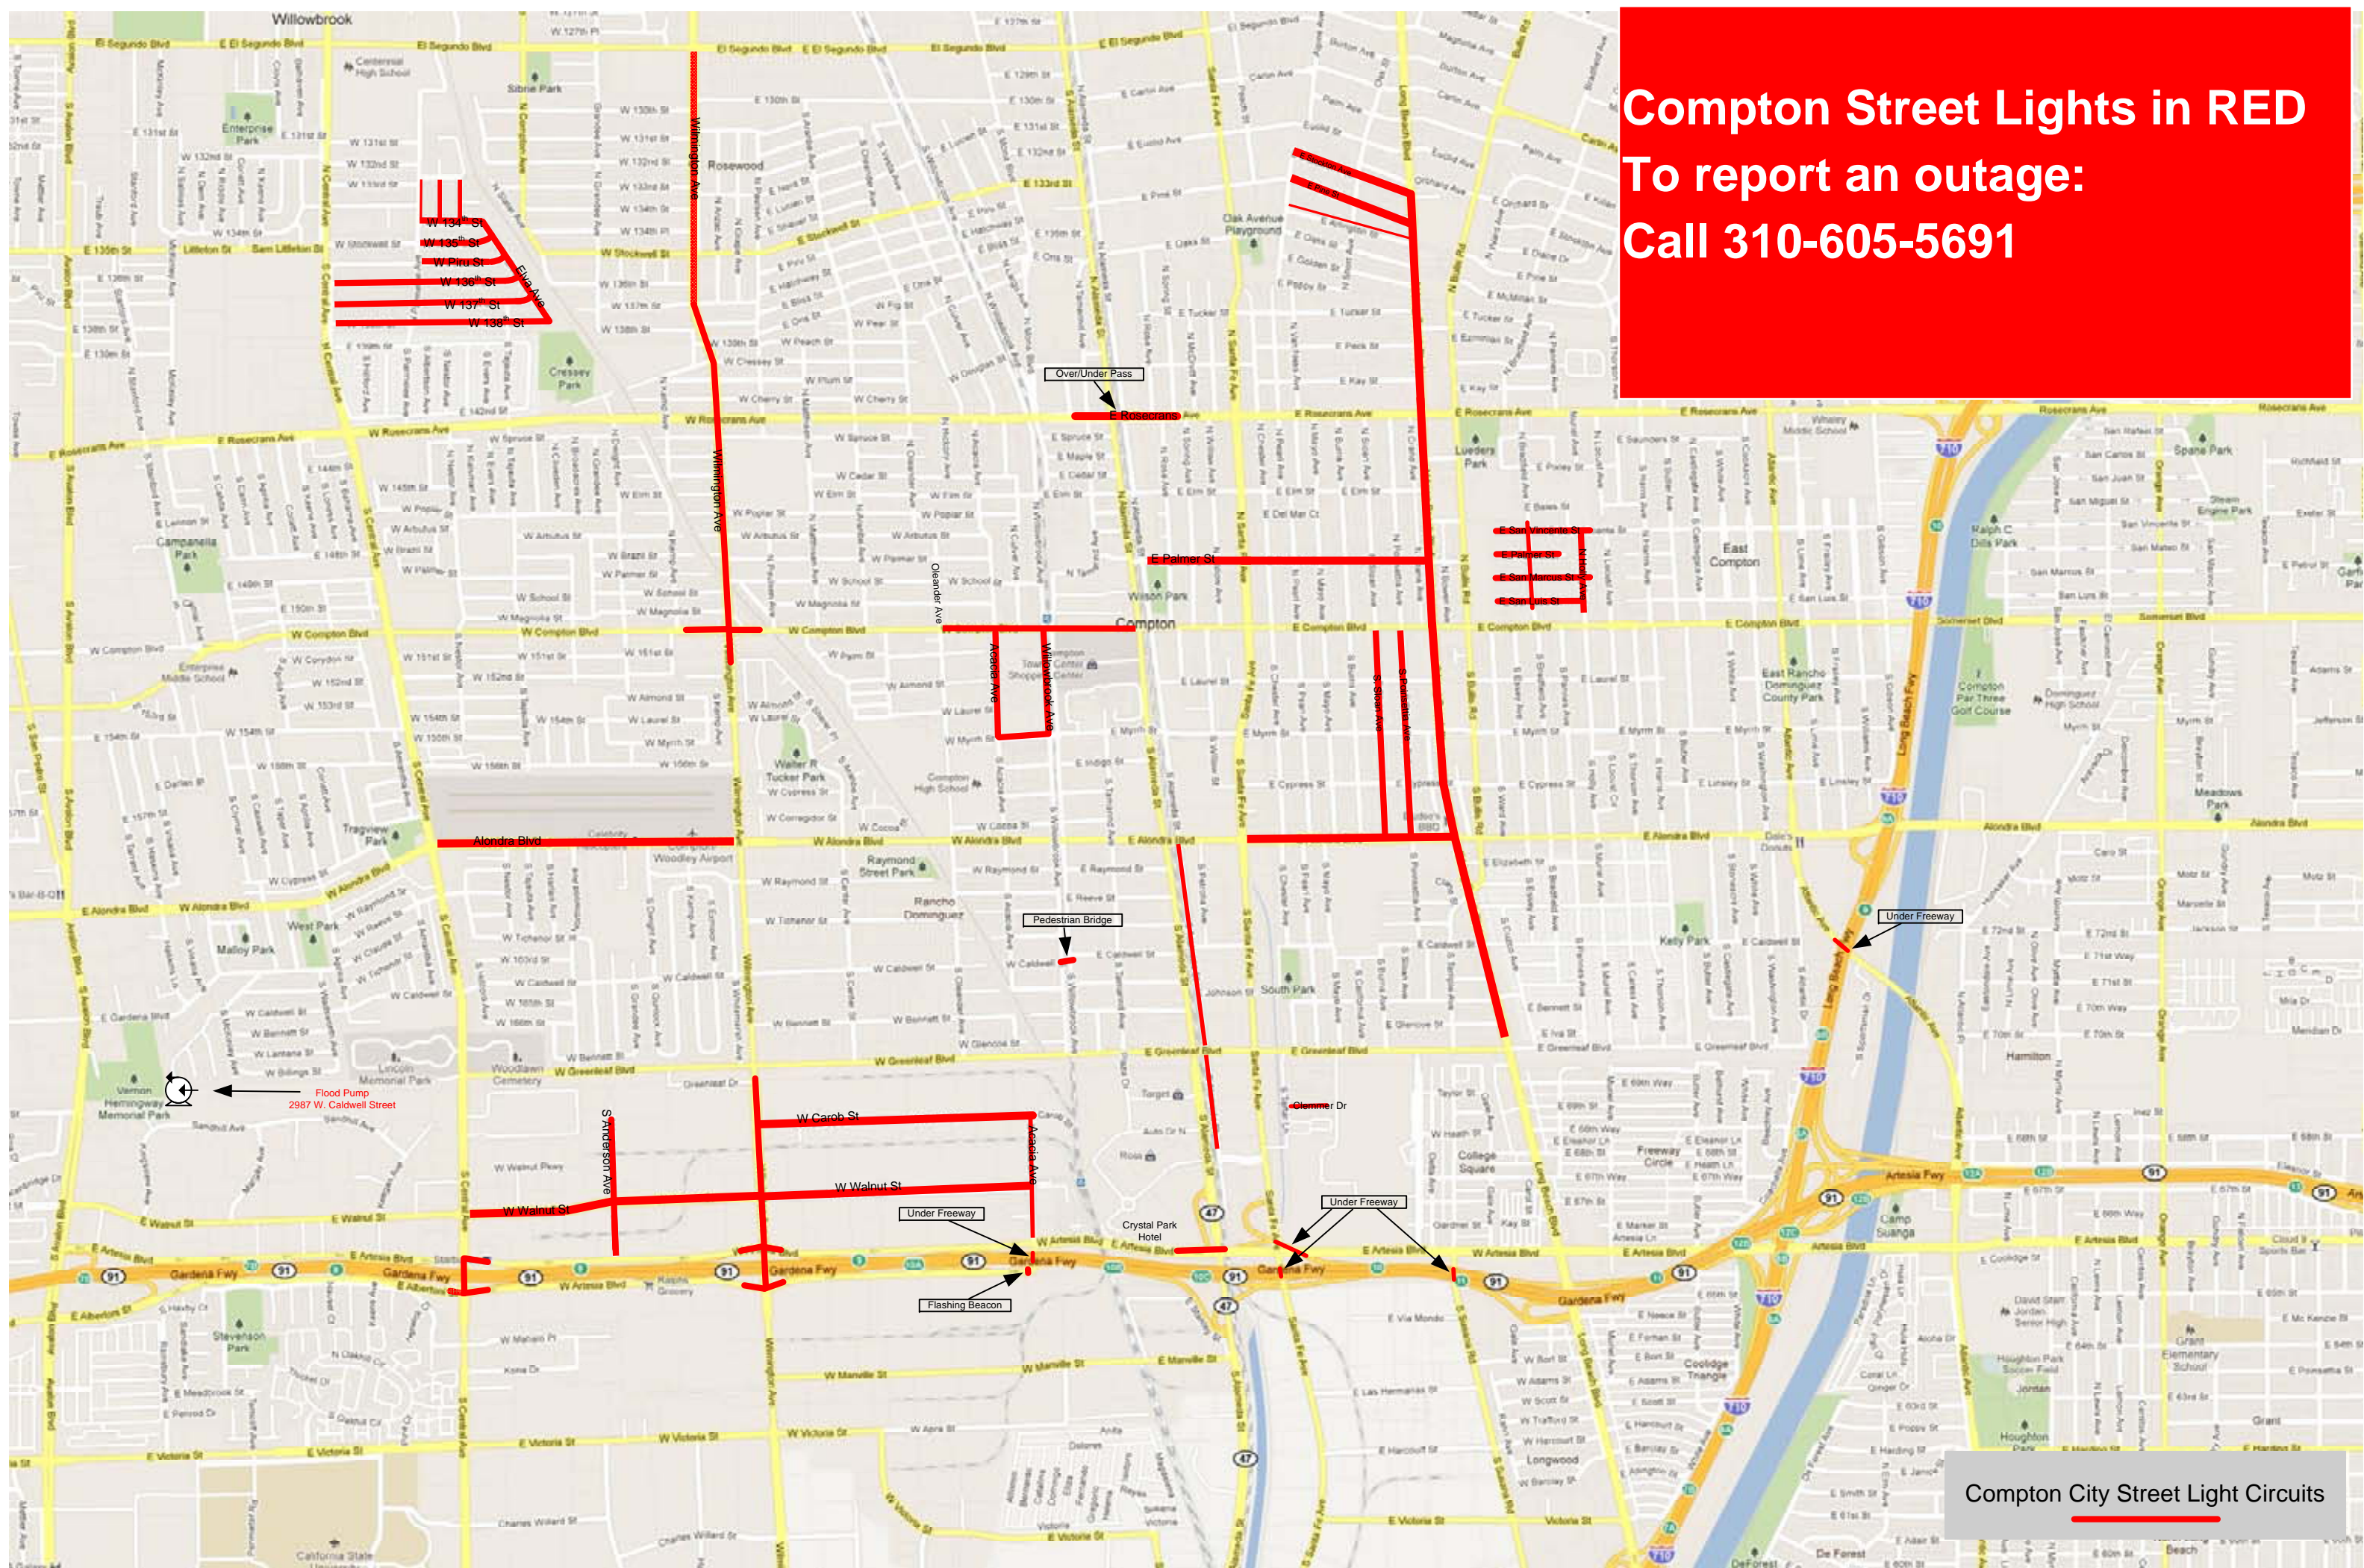

**Compton Street Lights in RED**  
**To report an outage:**  
**Call 310-605-5691**

Compton City Street Light Circuits