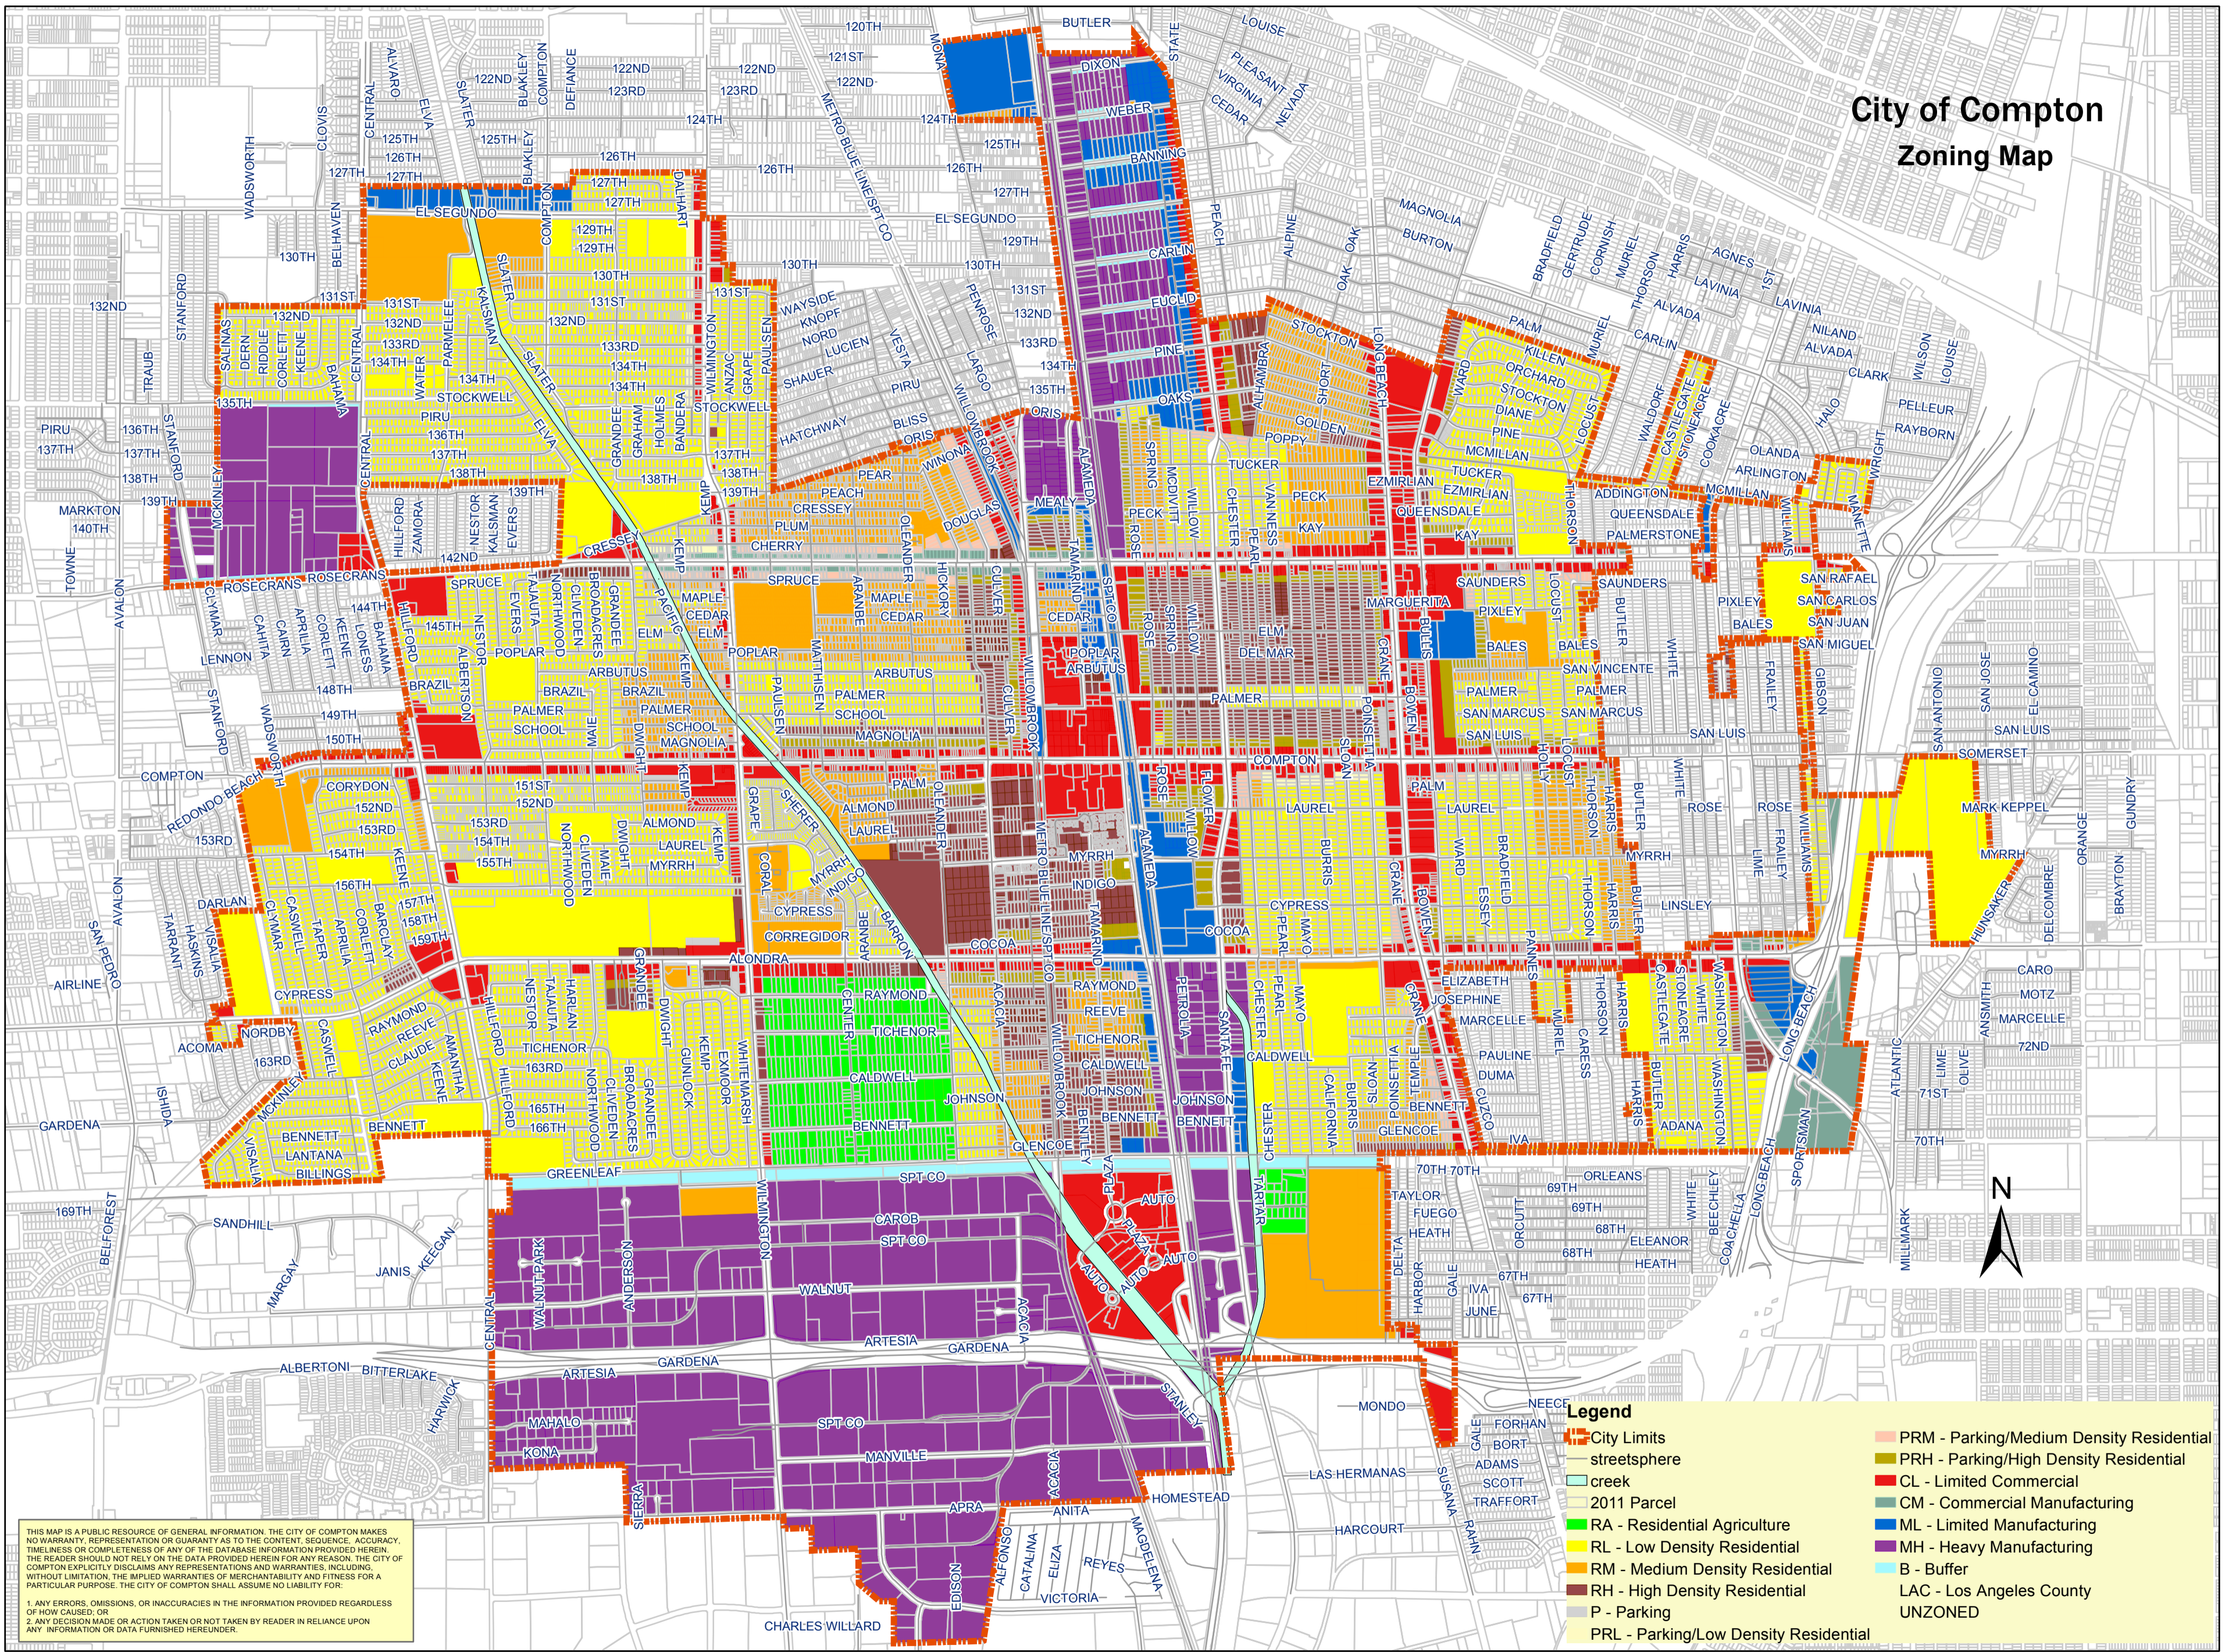

City of Compton Zoning Map

Legend

City Limits	PRM - Parking/Medium Density Residential
streetsphere	PRH - Parking/High Density Residential
creek	CL - Limited Commercial
2011 Parcel	CM - Commercial Manufacturing
RA - Residential Agriculture	ML - Limited Manufacturing
RL - Low Density Residential	MH - Heavy Manufacturing
RM - Medium Density Residential	B - Buffer
RH - High Density Residential	LAC - Los Angeles County
P - Parking	UNZONED
PRL - Parking/Low Density Residential