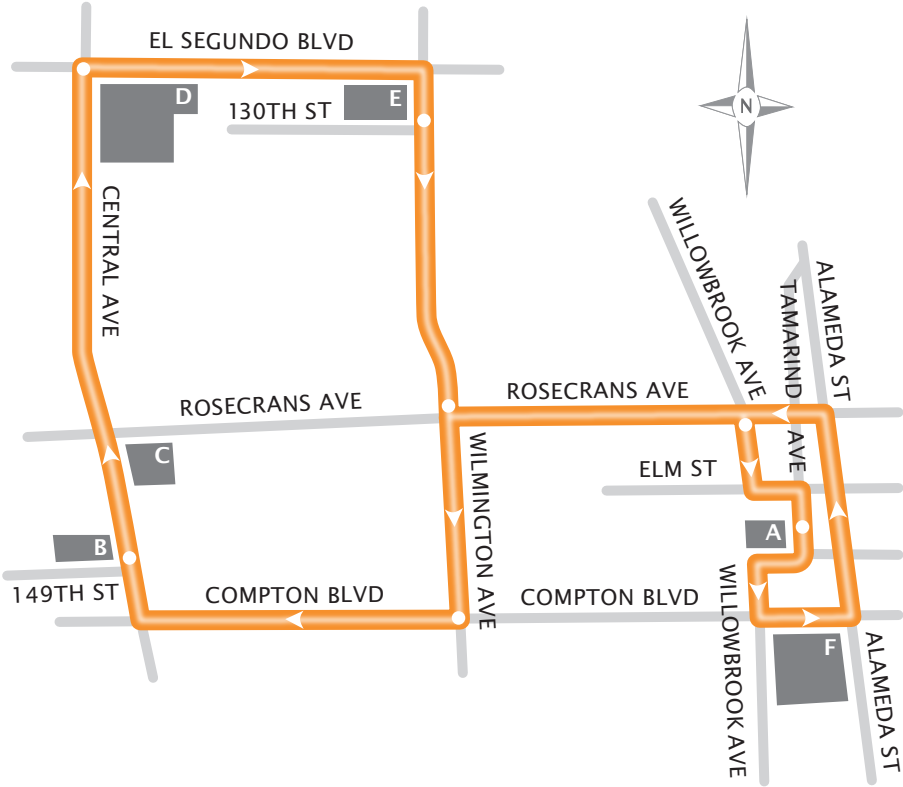

ROUTE 1 RECORRIDO

Monday - Friday

Transit Center	Compton & Wilmington	Adult School	Central & El Segundo	Wilmington & 130 St	Rosecrans & Wilmington	Rosecrans & Willowbrook	Transit Center
7:30 am	7:36 am	7:40 am	7:45 am	7:48 am	7:51 am	7:57 am	8:02 am
8:10 am	8:16 am	8:20 am	8:25 am	8:28 am	8:31 am	8:37 am	8:42 am
8:50 am	8:56 am	9:00 am	9:05 am	9:08 am	9:11 am	9:17 am	9:22 am
9:30 am	9:36 am	9:40 am	9:45 am	9:48 am	9:51 am	9:57 am	10:02 am
10:10 am	10:16 am	10:20 am	10:25 am	10:28 am	10:31 am	10:37 am	10:42 am
10:50 am	10:56 am	11:00 am	11:05 am	11:08 am	11:11 am	11:17 am	11:22 am
11:30 am	11:36 am	11:40 am	11:45 am	11:48 am	11:51 am	11:57 am	12:02 pm
12:10 pm	12:16 pm	12:20 pm	12:25 pm	12:28 pm	12:31 pm	12:37 pm	12:42 pm
12:50 pm	12:56 pm	1:00 pm	1:05 pm	1:08 pm	1:11 pm	1:17 pm	1:22 pm
1:30 pm	1:36 pm	1:40 pm	1:45 pm	1:48 pm	1:51 pm	1:57 pm	2:02 pm
2:10 pm	2:16 pm	2:20 pm	2:25 pm	2:28 pm	2:31 pm	2:37 pm	2:42 pm
2:50 pm	2:56 pm	3:00 pm	3:05 pm	3:08 pm	3:11 pm	3:17 pm	3:22 pm

- A** Transit Center
- B** Compton Adult School
- C** Gateway Plaza
- D** Centennial High School
- F** Willowbrook Middle School
- F** Compton Towne Center

ROUTE 3 RECORRIDO

- A** Transit Center
- B** Compton Career Link
- C** Fashion Center
- D** Compton Towne Center