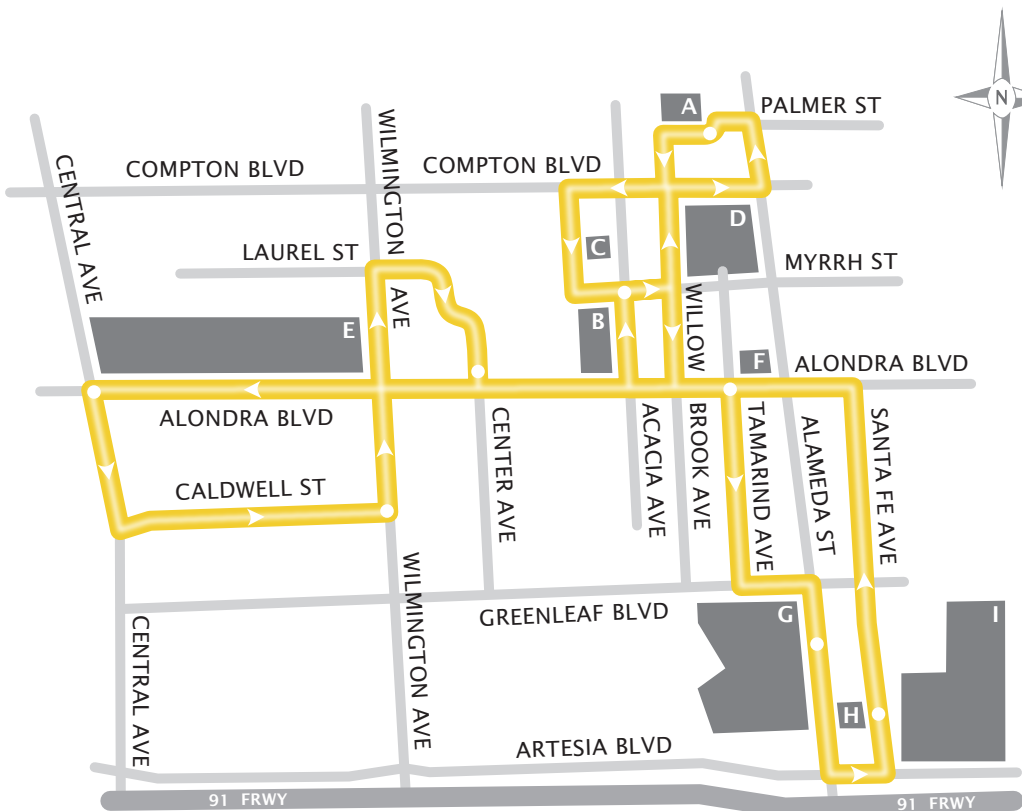

Monday - Friday

Transit Center	El Segundo & Santa Fe	Compton Career Link	Fashion Center	Rosecrans & Long Beach	El Segundo & Mona	Transit Center
7:30 am	7:36 am	7:42 am	7:46 am	7:50 am	7:57 am	8:02 am
8:10 am	8:16 am	8:22 am	8:26 am	8:30 am	8:37 am	8:42 am
8:50 am	8:56 am	9:02 am	9:06 am	9:10 am	9:17 am	9:22 am
9:30 am	9:36 am	9:42 am	9:46 am	9:50 am	9:57 am	10:02 am
10:10 am	10:16 am	10:22 am	10:26 am	10:30 am	10:37 am	10:42 am
10:50 am	10:56 am	11:02 am	11:06 am	11:10 am	11:17 am	11:22 am
11:30 am	11:36 am	11:42 am	11:46 am	11:50 am	11:57 am	12:02 pm
12:10 pm	12:16 pm	12:22 pm	12:26 pm	12:30 pm	12:37 pm	12:42 pm
12:50 pm	12:56 pm	1:02 pm	1:06 pm	1:10 pm	1:17 pm	1:22 pm
1:30 pm	1:36 pm	1:42 pm	1:46 pm	1:50 pm	1:57 pm	2:02 pm
2:10 pm	2:16 pm	2:22 pm	2:26 pm	2:30 pm	2:37 pm	2:42 pm
2:50 pm	2:56 pm	3:02 pm	3:06 pm	3:10 pm	3:17 pm	3:22 pm

Saturday

Transit Center	El Segundo & Santa Fe	Compton Career Link	Fashion Center	Rosecrans & Long Beach	El Segundo & Mona	Transit Center
9:00 am	9:06 am	9:12 am	9:16 am	9:20 am	9:27 am	9:32 am
9:40 am	9:46 am	9:52 am	9:56 am	10:00 am	10:07 am	10:12 am
10:20 am	10:26 am	10:32 am	10:36 am	10:40 am	10:47 am	10:52 am
11:00 am	11:06 am	11:12 am	11:16 am	11:20 am	11:27 am	11:32 am
11:40 am	11:46 am	11:52 am	11:56 am	12:00 pm	12:07 pm	12:12 pm
12:20 pm	12:26 pm	12:32 pm	12:36 pm	12:40 pm	12:47 pm	12:52 pm
1:00 pm	1:06 pm	1:12 pm	1:16 pm	1:20 pm	1:27 pm	1:32 pm
1:40 pm	1:46 pm	1:52 pm	1:56 pm	2:00 pm	2:07 pm	2:12 pm
2:20 pm	2:26 pm	2:32 pm	2:36 pm	2:40 pm	2:47 pm	2:52 pm