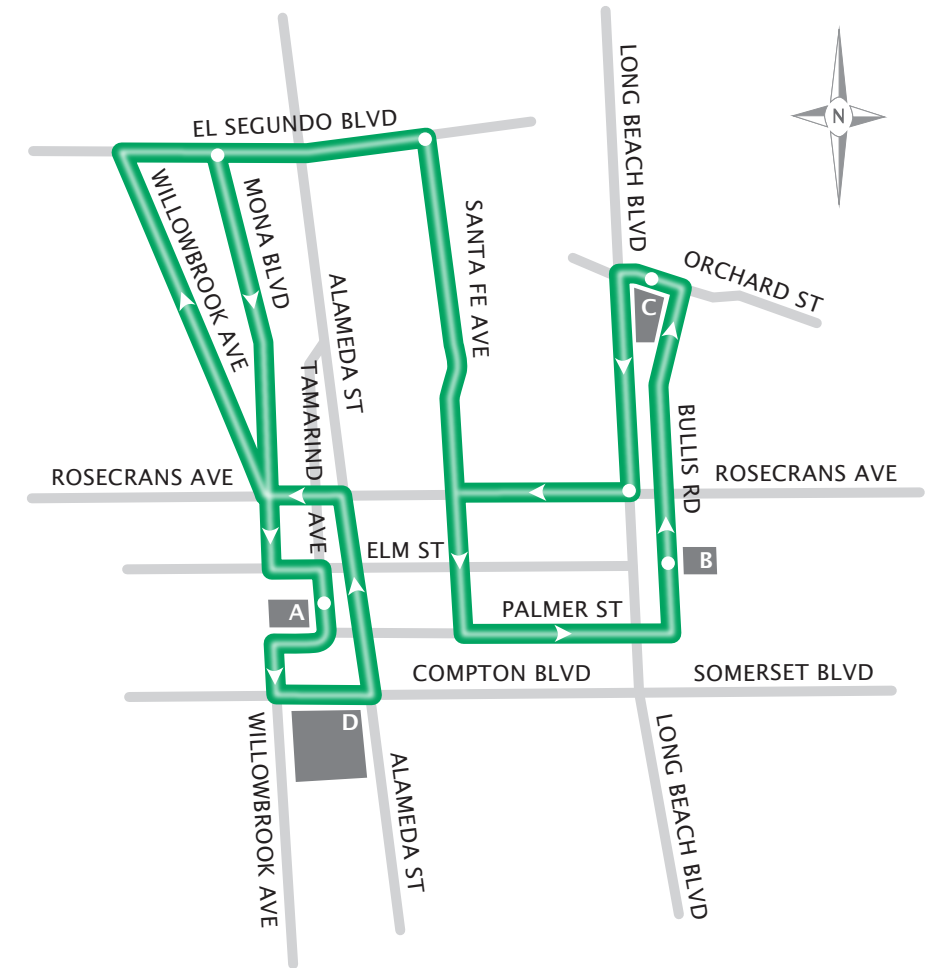

ROUTE 1 RECORRIDO

Monday - Friday

Transit Center	Compton & Wilmington	Adult School	Central & El Segundo	Wilmington & 130 St	Rosecrans & Wilmington	Rosecrans & Willowbrook	Transit Center
7:30 am	7:36 am	7:40 am	7:45 am	7:48 am	7:51 am	7:57 am	8:02 am
8:10 am	8:16 am	8:20 am	8:25 am	8:28 am	8:31 am	8:37 am	8:42 am
8:50 am	8:56 am	9:00 am	9:05 am	9:08 am	9:11 am	9:17 am	9:22 am
9:30 am	9:36 am	9:40 am	9:45 am	9:48 am	9:51 am	9:57 am	10:02 am
10:10 am	10:16 am	10:20 am	10:25 am	10:28 am	10:31 am	10:37 am	10:42 am
10:50 am	10:56 am	11:00 am	11:05 am	11:08 am	11:11 am	11:17 am	11:22 am
11:30 am	11:36 am	11:40 am	11:45 am	11:48 am	11:51 am	11:57 am	12:02 pm
12:10 pm	12:16 pm	12:20 pm	12:25 pm	12:28 pm	12:31 pm	12:37 pm	12:42 pm
12:50 pm	12:56 pm	1:00 pm	1:05 pm	1:08 pm	1:11 pm	1:17 pm	1:22 pm
1:30 pm	1:36 pm	1:40 pm	1:45 pm	1:48 pm	1:51 pm	1:57 pm	2:02 pm
2:10 pm	2:16 pm	2:20 pm	2:25 pm	2:28 pm	2:31 pm	2:37 pm	2:42 pm
2:50 pm	2:56 pm	3:00 pm	3:05 pm	3:08 pm	3:11 pm	3:17 pm	3:22 pm

- A** Transit Center
- B** Compton Adult School
- C** Gateway Plaza
- D** Centennial High School
- F** Willowbrook Middle School
- F** Compton Towne Center

ROUTE 3 RECORRIDO

- A** Transit Center
- B** Compton Career Link
- C** Fashion Center
- D** Compton Towne Center